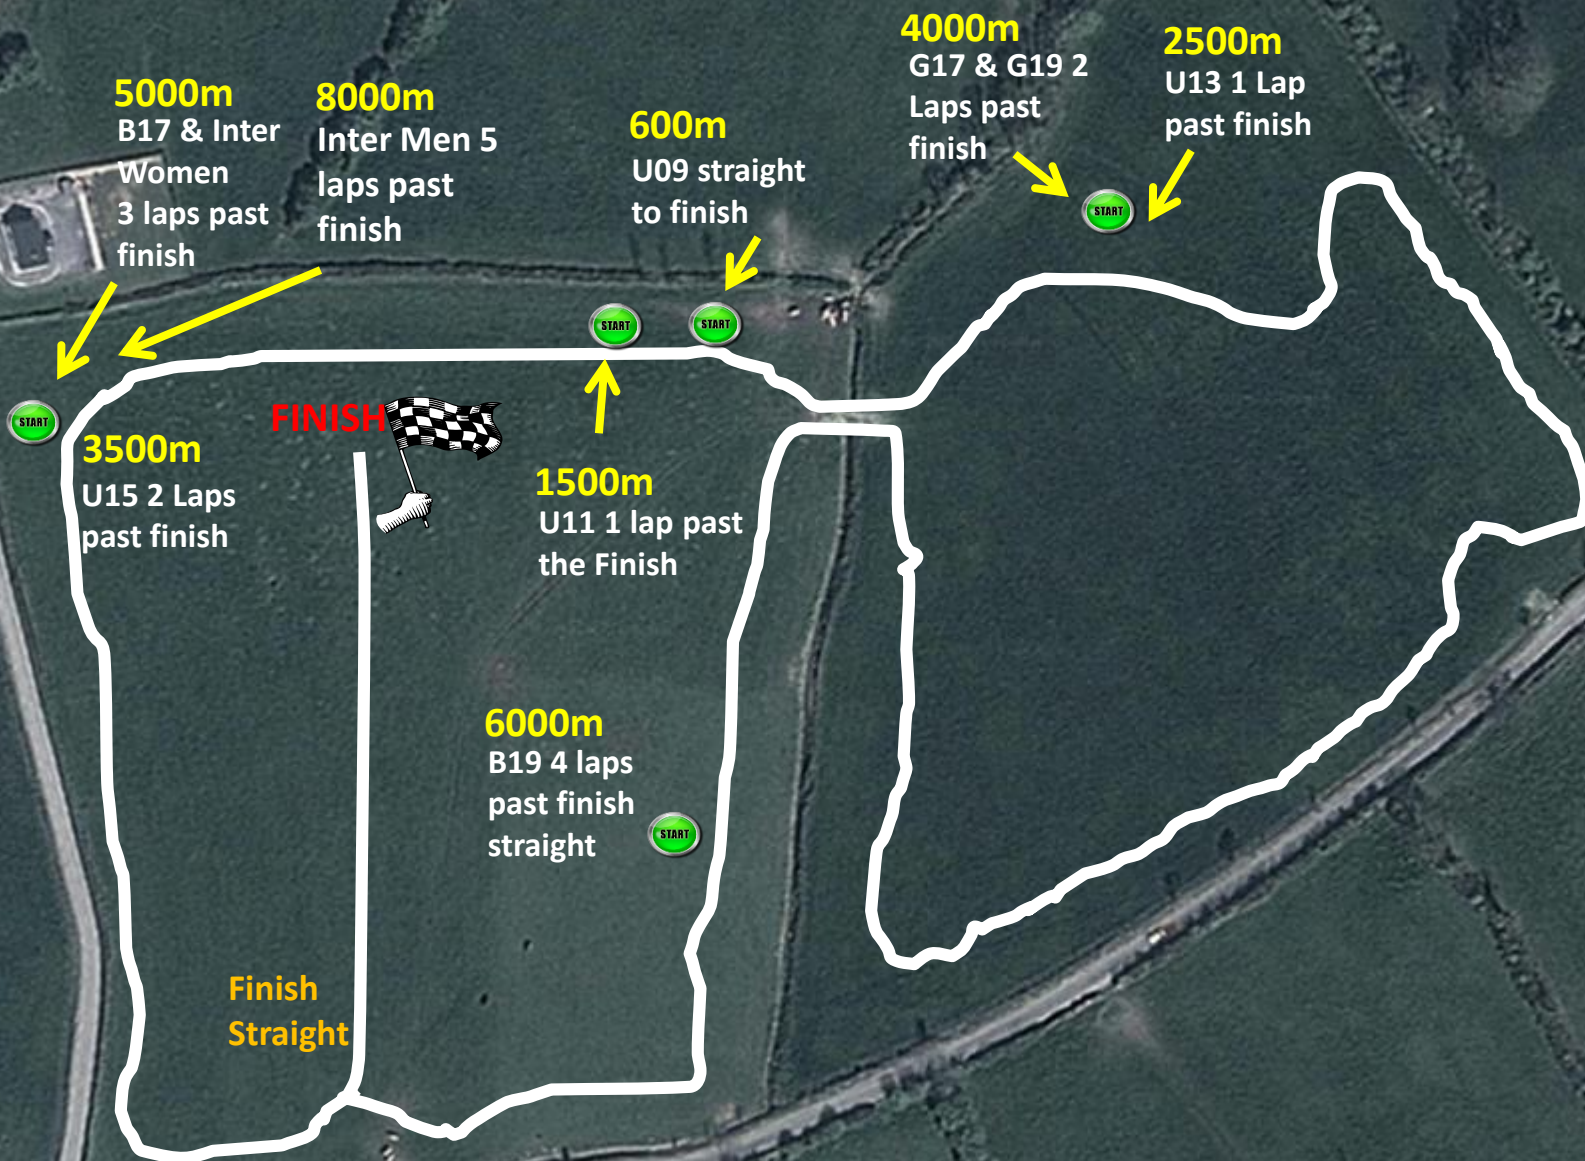

Tipperary County Juvenile Uneven Age & Intermediate XC

WC

Google