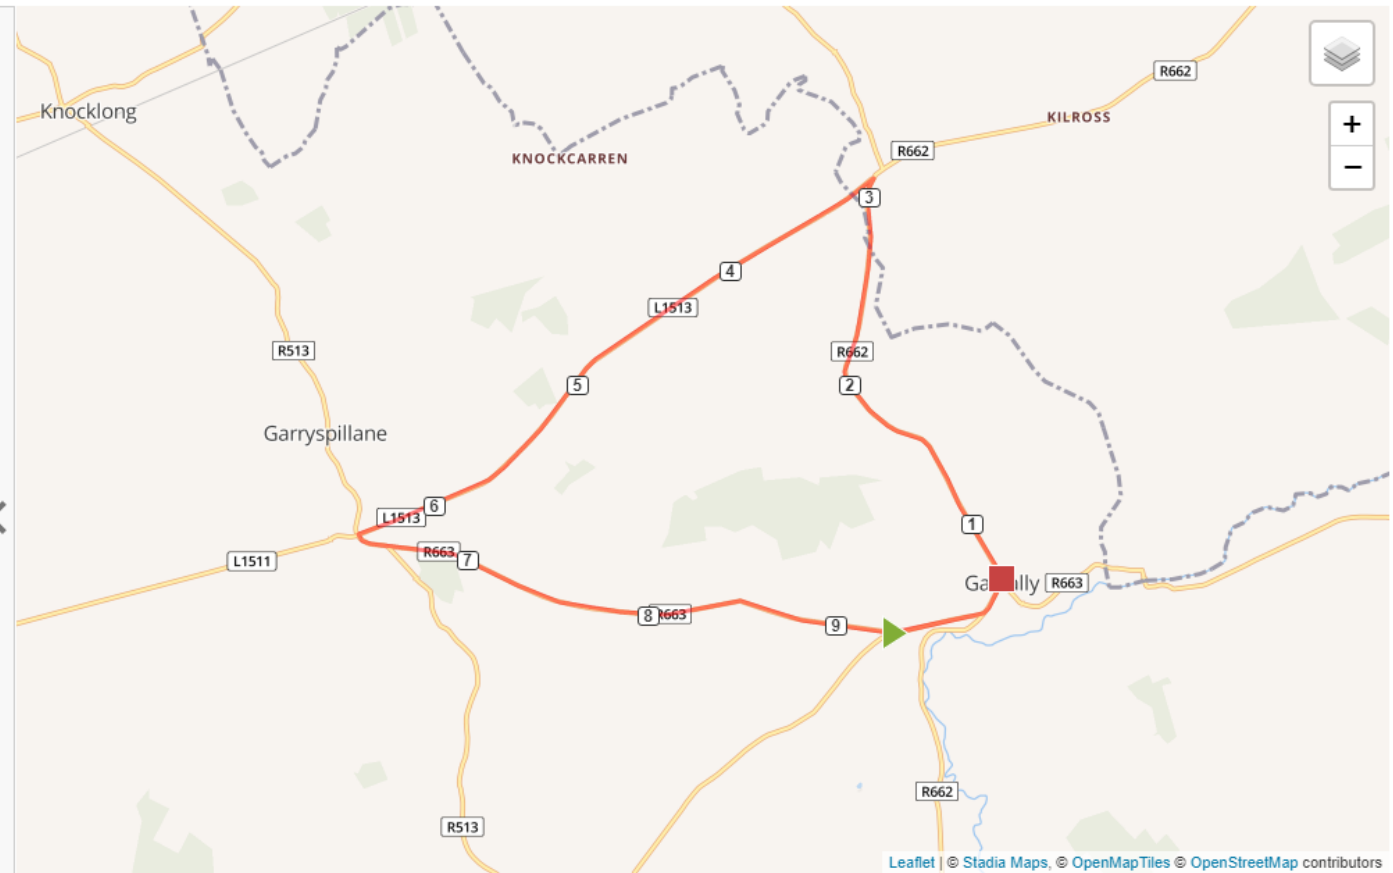

Route information

10 mile

sport running

distance **10.00 ml**

energy **4418 kJ**

ascent **351 ft**

descent **430 ft**

Actions

Graphs

- ☒ Show Elevation
- ☒ Show Gradient

Preferences

Support mapometer FOR NO ADS & MORE FEATURES

Advertisements

We're crediting you €75* to reach the right customers with Google Advertising.

[Unlock this offer](#)

Google Ads