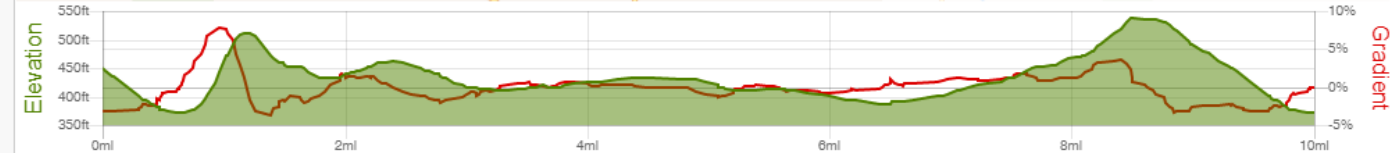

Route information

10 mile

sport running

distance **10.00 ml**

energy **4418 kJ**

ascent **351 ft**

descent **430 ft**

Actions

Graphs

- Show Elevation
- Show Gradient
-

Preferences

Support mapometer FOR NO ADS & MORE FEATURES

Advertisements

We're crediting you €75* to reach the right customers with Google Advertising.

[Unlock this offer](#)